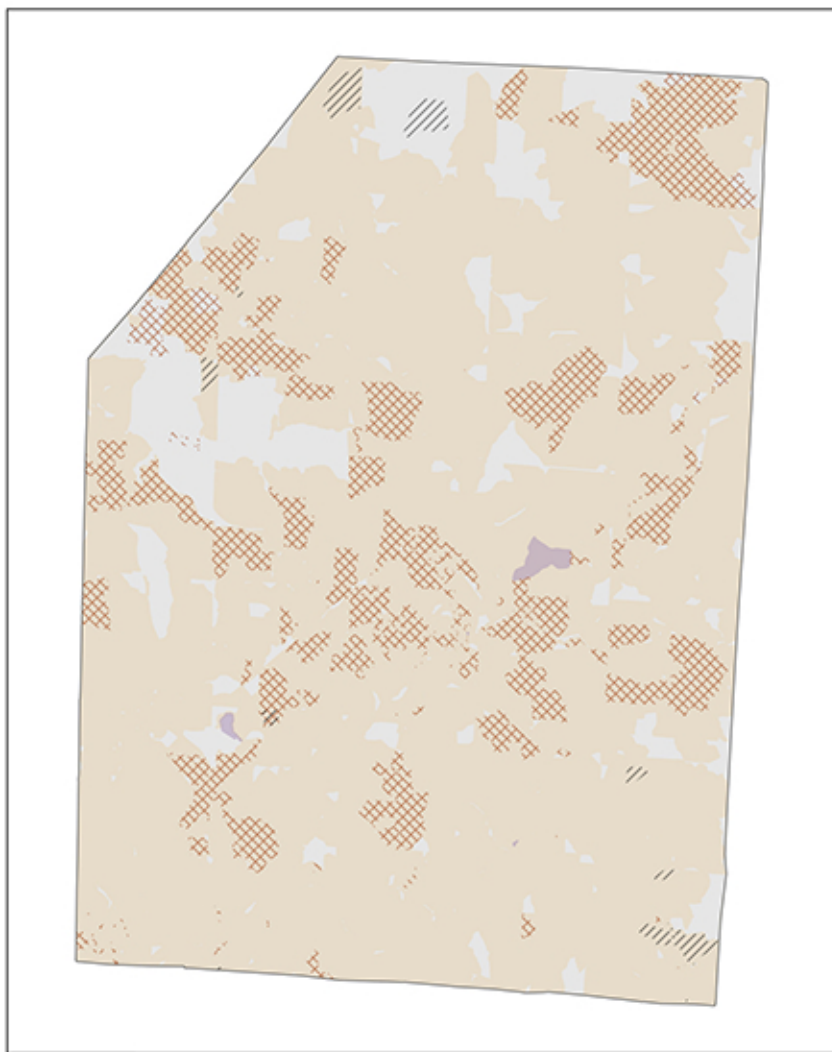

Mapping Broadband Internet Connectivity Across Pennsylvania

From December 2017 FCC Form 477 Data

Internet Service Availability, Dec 2017

Broadband by Type of Technology, Dec 2017

≥ 10 Mbps / 1 Mbps
≥ 25 Mbps / 3 Mbps