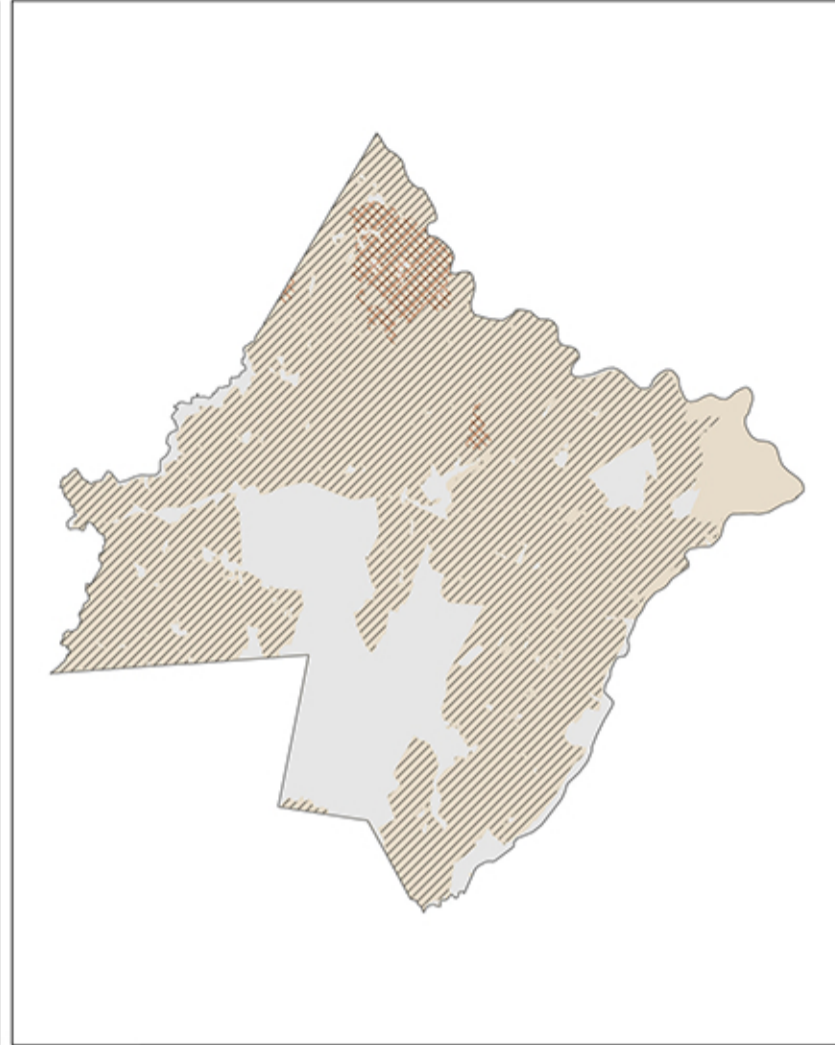

Mapping Broadband Internet Connectivity Across Pennsylvania

From December 2017 FCC Form 477 Data

Internet Service Availability, Dec 2017

Broadband by Type of Technology, Dec 2017

Legend for Internet Service Availability:
Light orange: ≥ 10 Mbps / 1 Mbps
Dark orange: ≥ 25 Mbps / 3 Mbps

Source: FCC Form 477, Dec 2017 V2
H. Bonestroo and H. Trostle
Institute for Local Self-Reliance 05/13/19

Legend for Broadband by Type of Technology:
Diagonal lines: Fiber
Cross-hatch: DSL/Other Copper
Light gray: Satellite
Light orange: Cable
Purple: Fixed Wireless