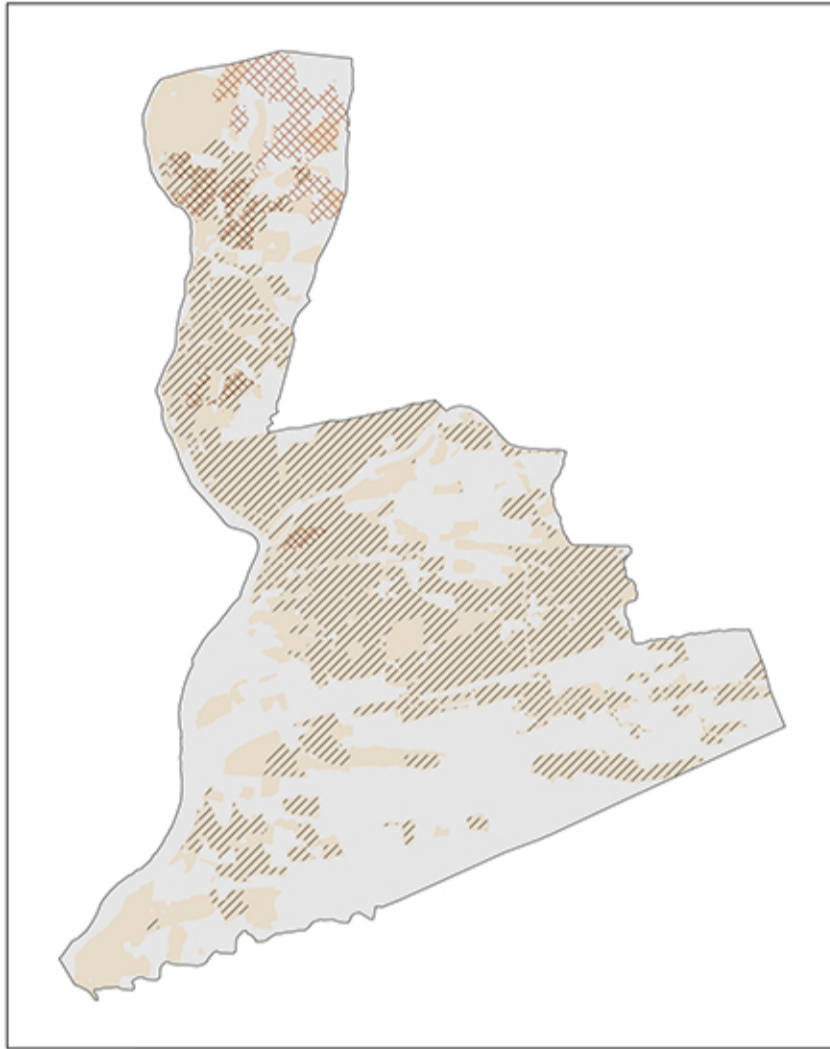

### Mapping Broadband Internet Connectivity Across Pennsylvania

From December 2017 FCC Form 477 Data

Internet Service Availability, Dec 2017

Broadband by Type of Technology, Dec 2017

≥ 10 Mbps / 1 Mbps  
≥ 25 Mbps / 3 Mbps