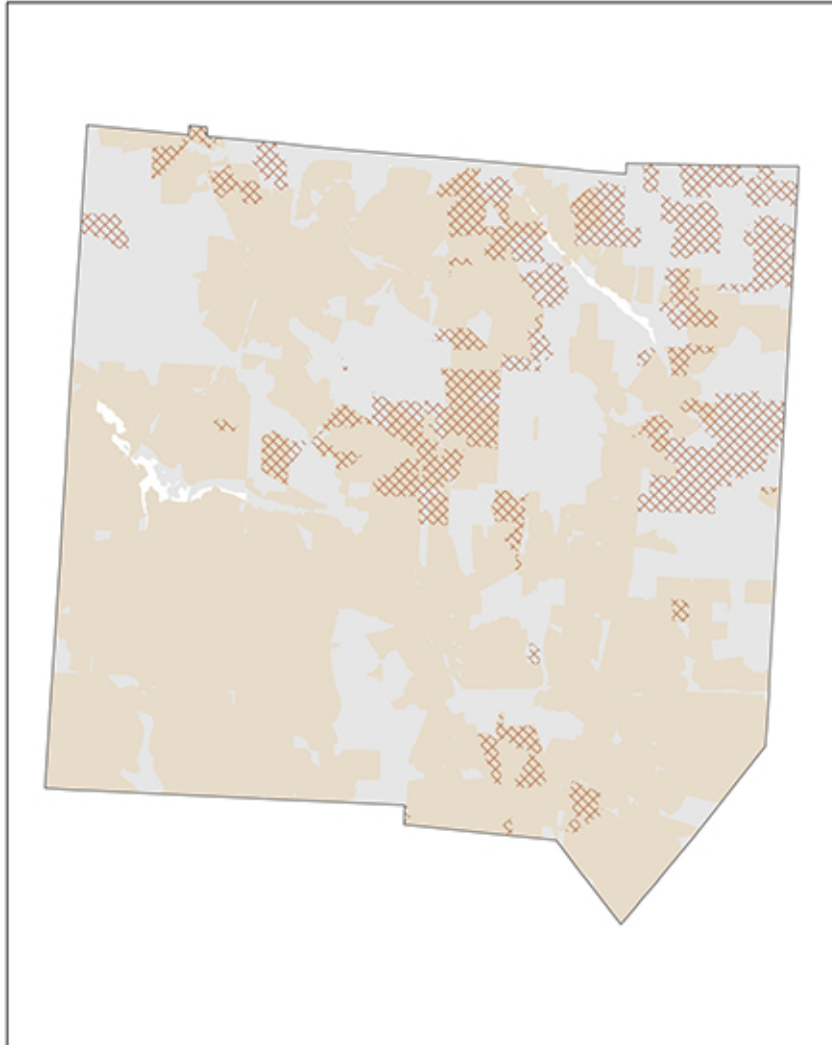

Mapping Broadband Internet Connectivity Across Pennsylvania

From December 2017 FCC Form 477 Data

Internet Service Availability, Dec 2017

Broadband by Type of Technology, Dec 2017

Light orange: ≥ 10 Mbps / 1 Mbps
Dark orange: ≥ 25 Mbps / 3 Mbps

Source: FCC Form 477, Dec 2017 V2
H. Bonestroo and H. Trostle
Institute for Local Self-Reliance 05/13/19

Diagonal lines: Fiber
Light blue: Satellite
Yellow: Cable
Cross-hatch: DSL/Other Copper
Purple: Fixed Wireless

Source: FCC Form 477, Dec 2017 V2
H. Bonestroo and H. Trostle
Institute for Local Self-Reliance 05/13/19

From NDT measured download speed, 2018

Download speed in Mercer County PA

M-Lab DL Speed

Dark purple square: 4.7137 Mbps