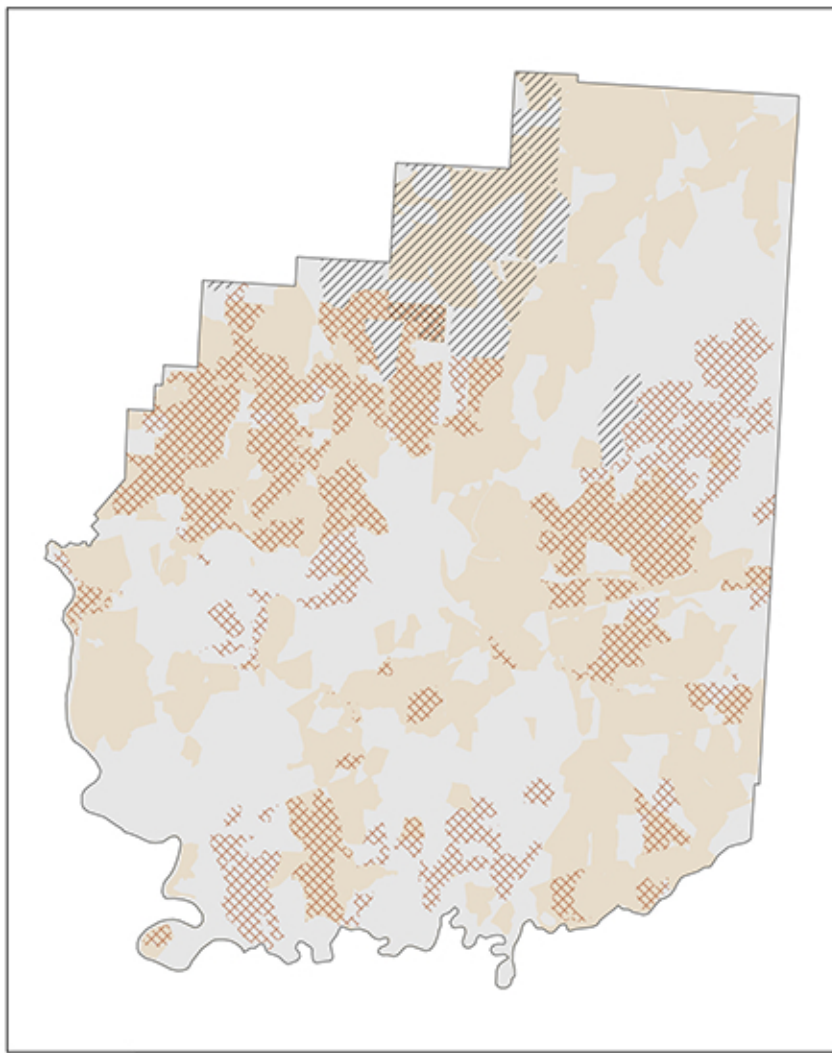

Mapping Broadband Internet Connectivity Across Pennsylvania

From December 2017 FCC Form 477 Data

Internet Service Availability, Dec 2017

Broadband by Type of Technology, Dec 2017

≥ 10 Mbps / 1 Mbps
≥ 25 Mbps / 3 Mbps