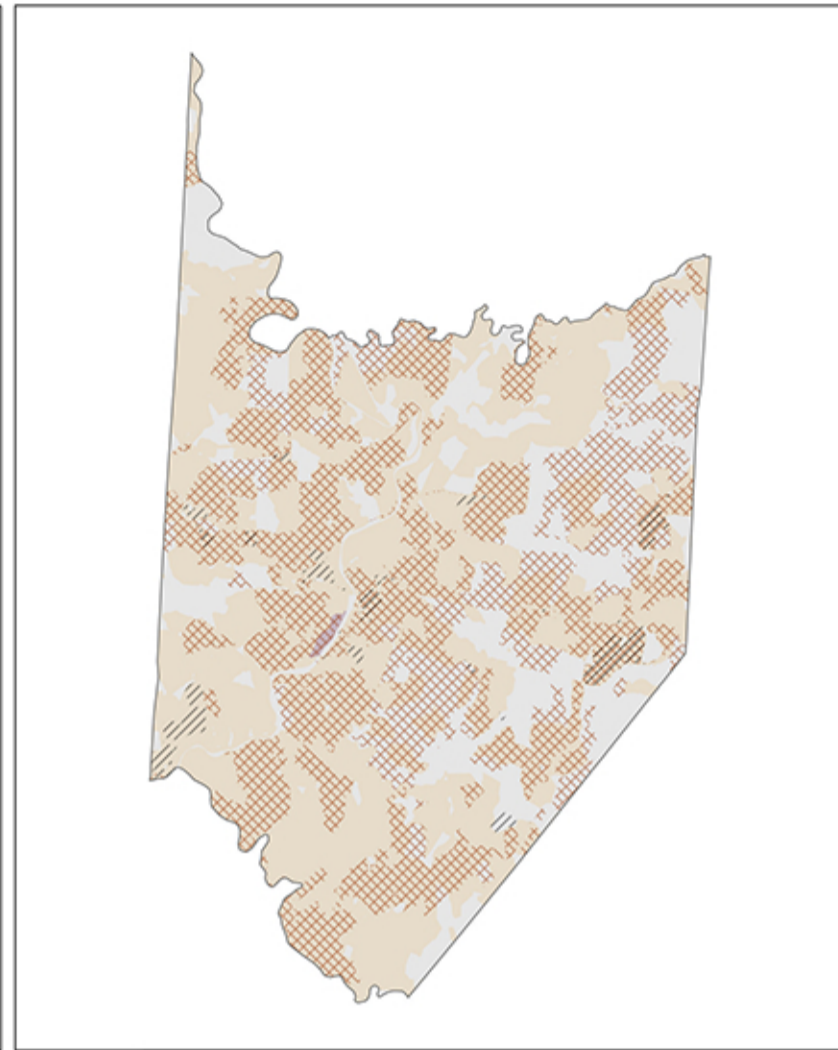

### Mapping Broadband Internet Connectivity Across Pennsylvania

From December 2017 FCC Form 477 Data

Internet Service Availability, Dec 2017

Broadband by Type of Technology, Dec 2017

≥ 10 Mbps / 1 Mbps  
≥ 25 Mbps / 3 Mbps